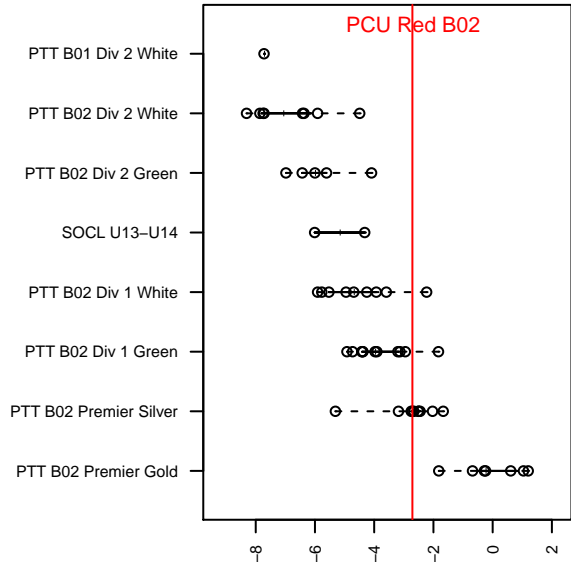

**attack and defense rating
relative to others at age
and all opponents in last 13 months**