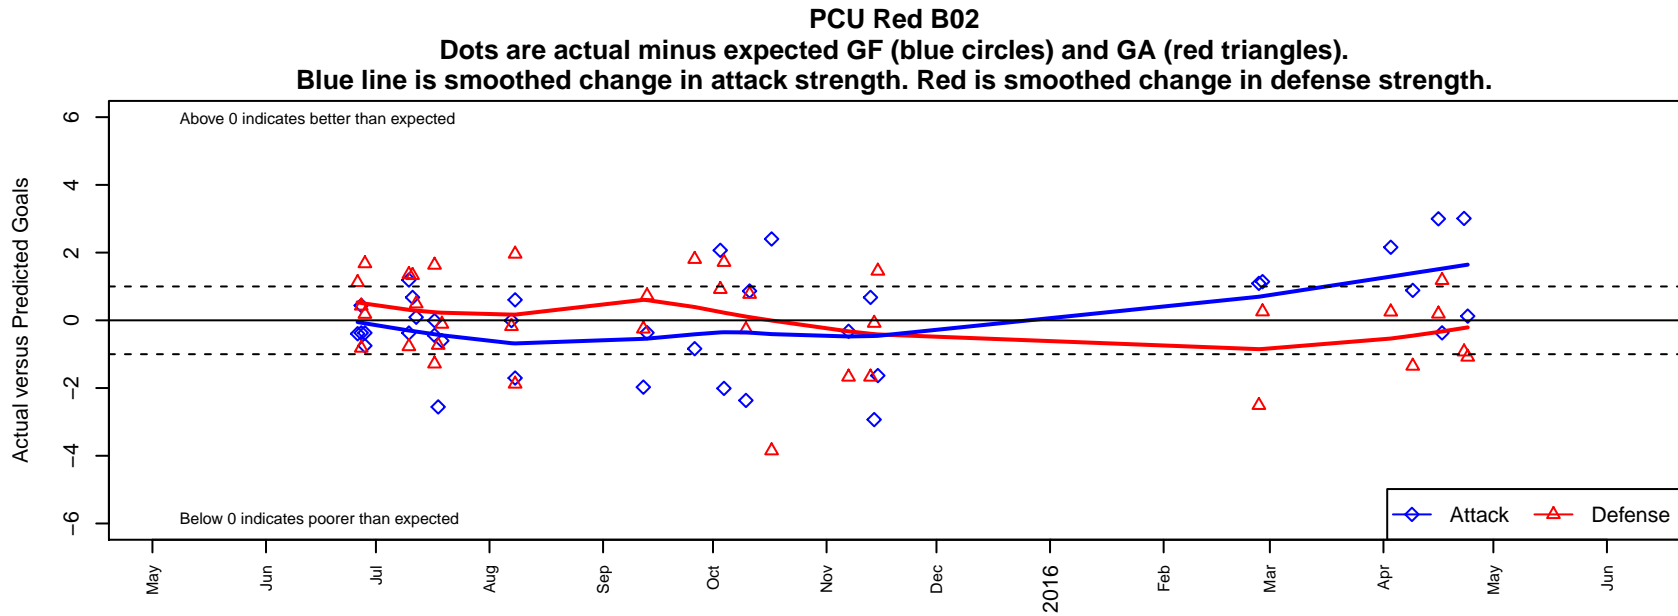

PCU Red B02

Portland City United SC
 Portland, OR
 B02 total strength=978
 attack=3.07 defense=1.12
 fall league = PTT B02 Premier Silver
 spr league = Spr OYS B02 Div 1 Green
 notes= Benefica; Sting

alt names used:
 PCUSC 02B STING
 PCU 02B Sting
 PCU 02B Sting
 PCU 02B Sting
 PCU 02B Red
 PCU 02B Red

Venues played:
 2015 Clash At the Border Gold U13
 2015 PCU Summer Classic U13 Gold
 2015 Beaverton Cup BU13 Gold
 2015 Chinook Cup U13
 2015 PTT B02 Premier Silver
 2015 Spr OYS B02 Division 1 Green

**attack and defense variance (black dot)
relative to other teams
and top 10 in region**